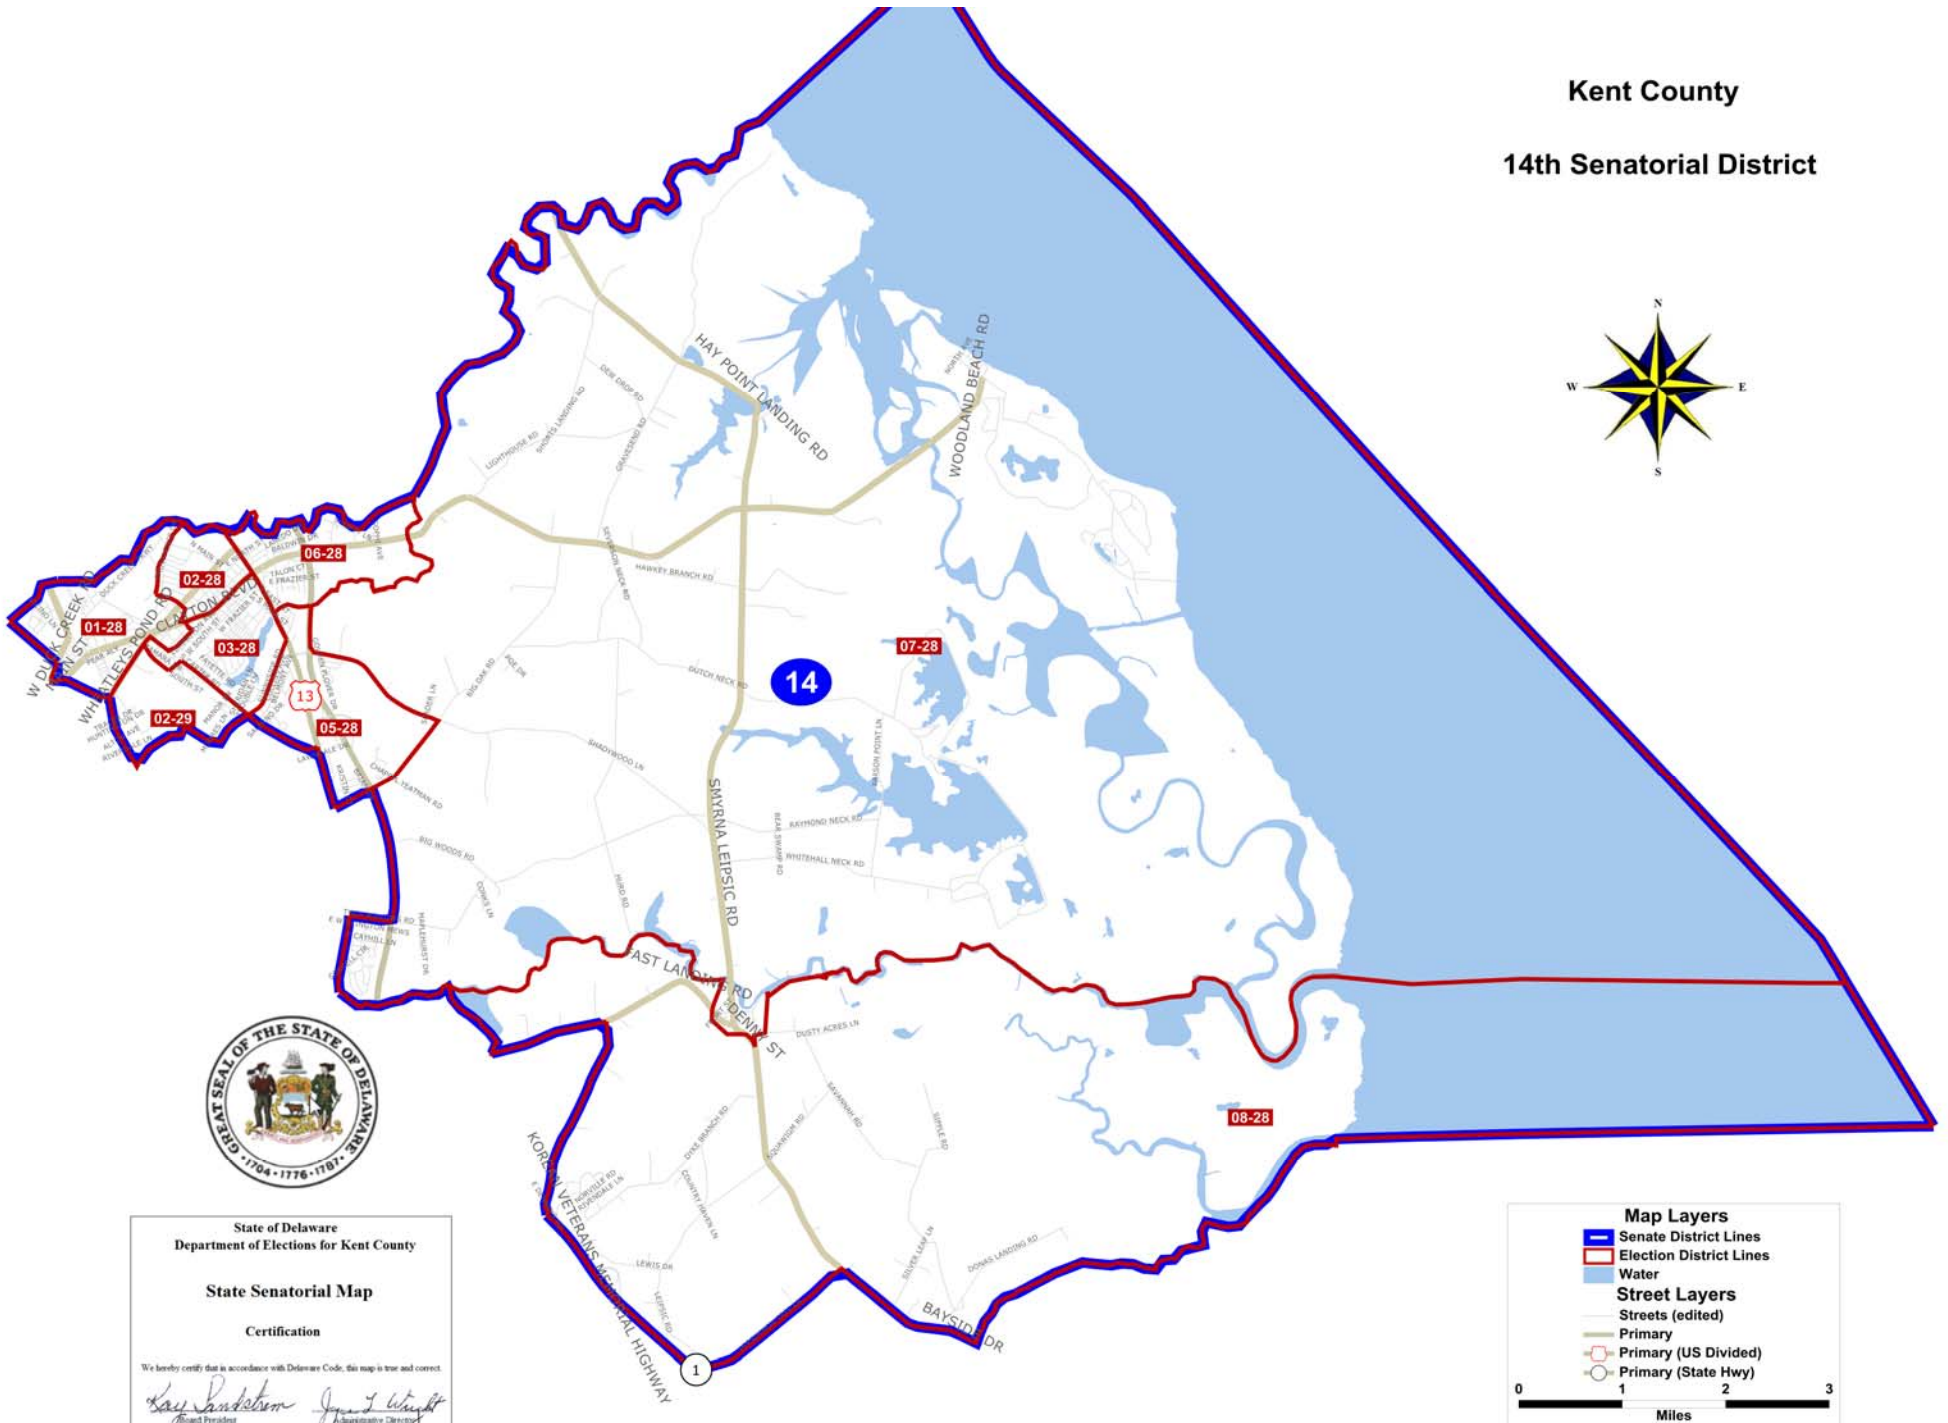

Kent County  
14th Senatorial District

State of Delaware  
Department of Elections for Kent County

**State Senatorial Map**

**Certification**

We hereby certify that in accordance with Delaware Code, this map is true and correct.