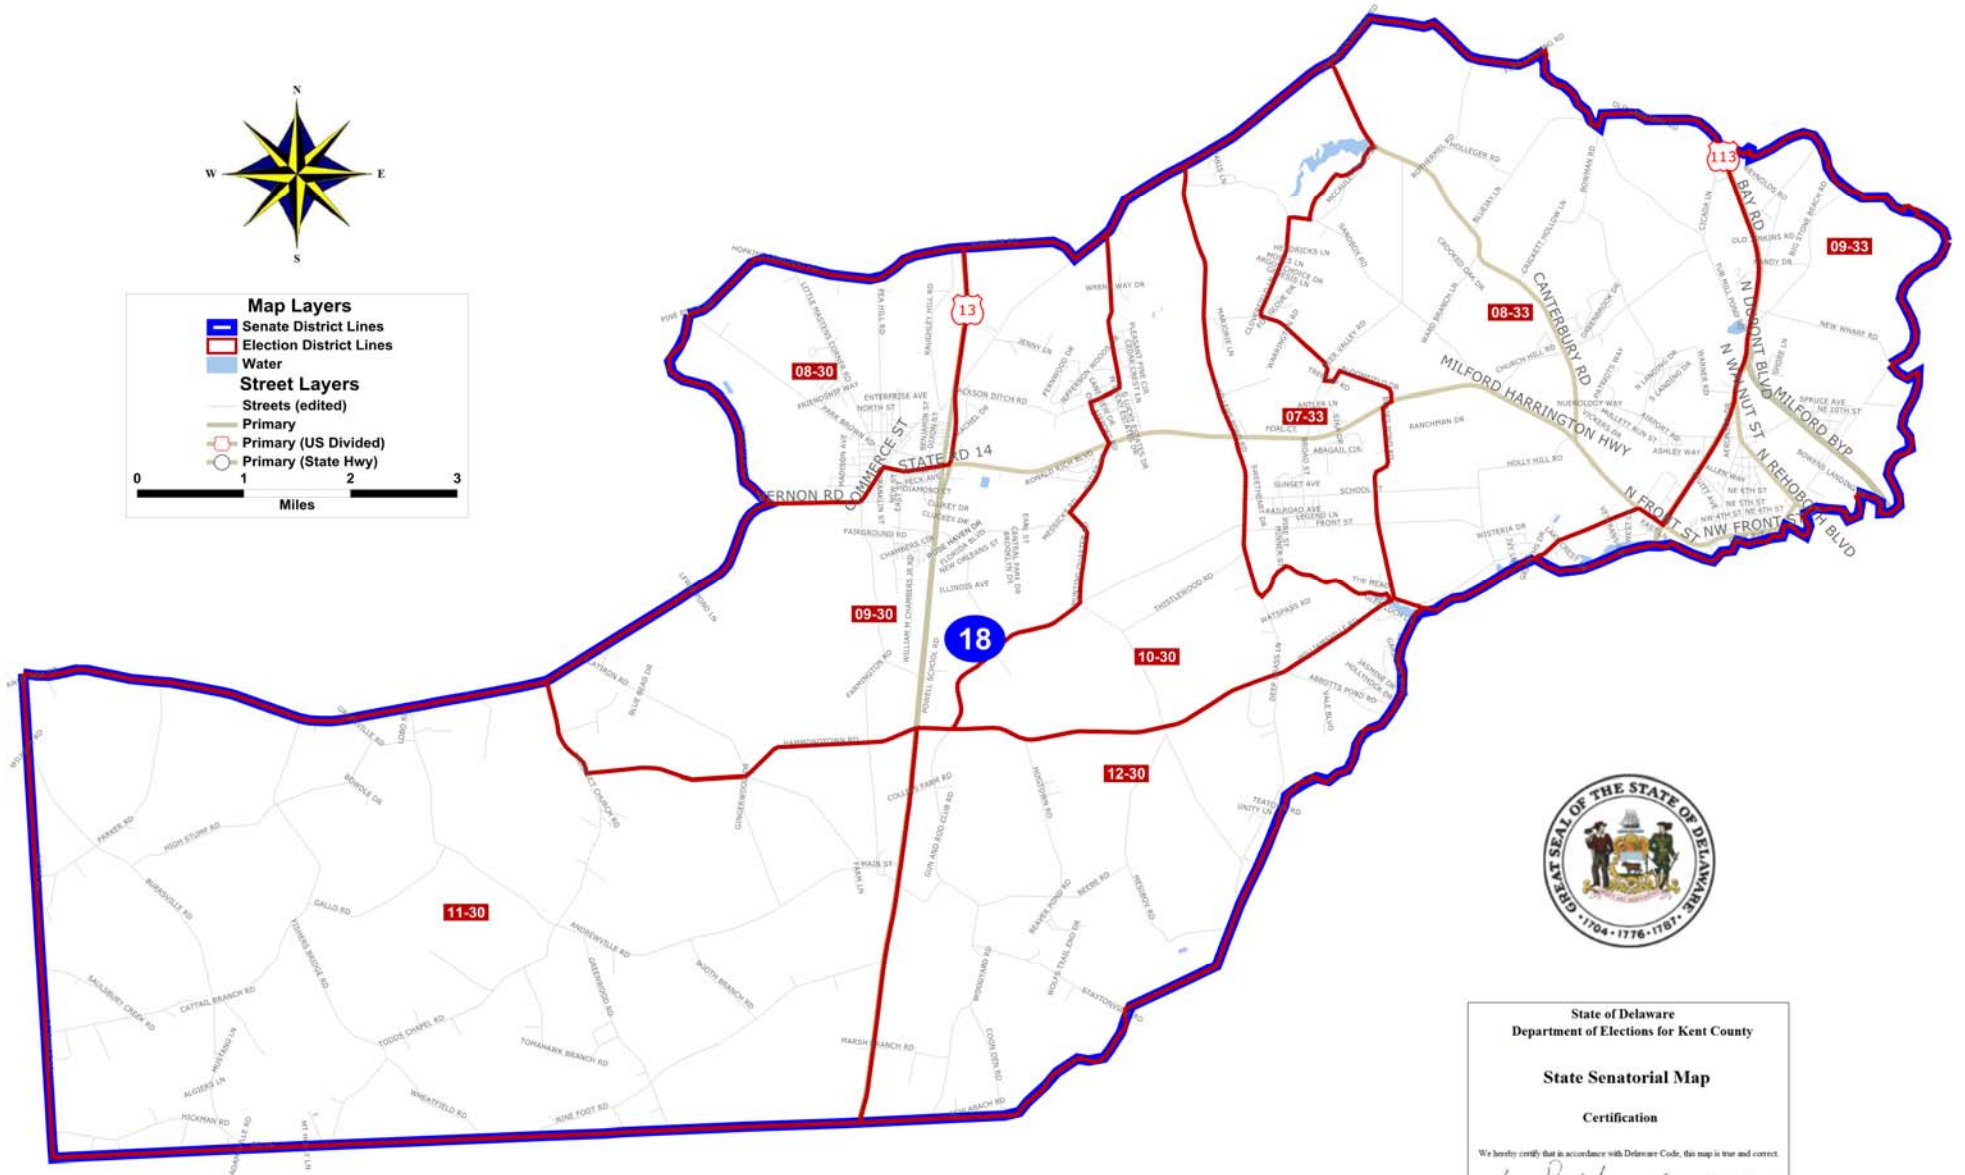

Kent County

18th Senatorial District

Map Layers

- ▬ Senate District Lines
- ▬ Election District Lines
- Water

Street Layers

- ▬ Streets (edited)
- ▬ Primary
- ▬ Primary (US Divided)
- Primary (State Hwy)

0 1 2 3
Miles

State of Delaware
Department of Elections for Kent County

State Senatorial Map

Certification

We hereby certify that in accordance with Delaware Code, this map is true and correct.

Board President Executive Director